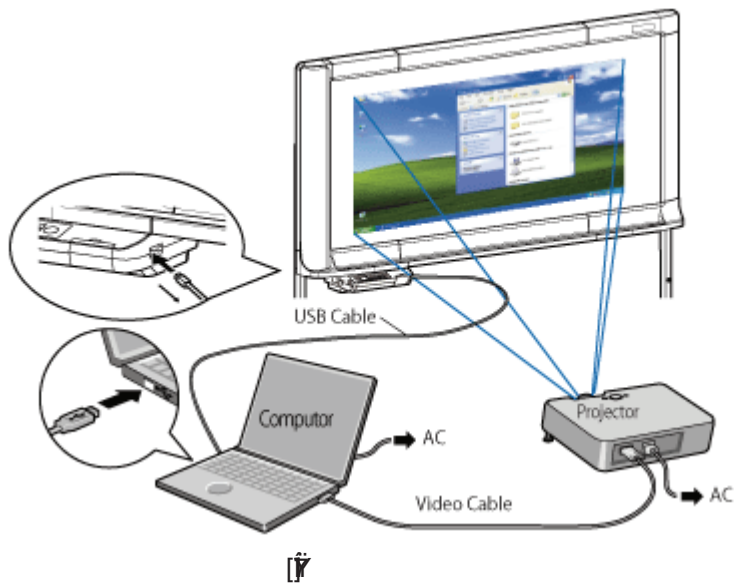

1. Z (USB P) B (A/GA B HDMI)

!

- UB-5338C ye

1. Z (USB P) B (A/GA B HDMI)

- USB A

2. f/4

- [Panasonic] → [Panaboard Overlayer] → [Panaboard Overlayer]