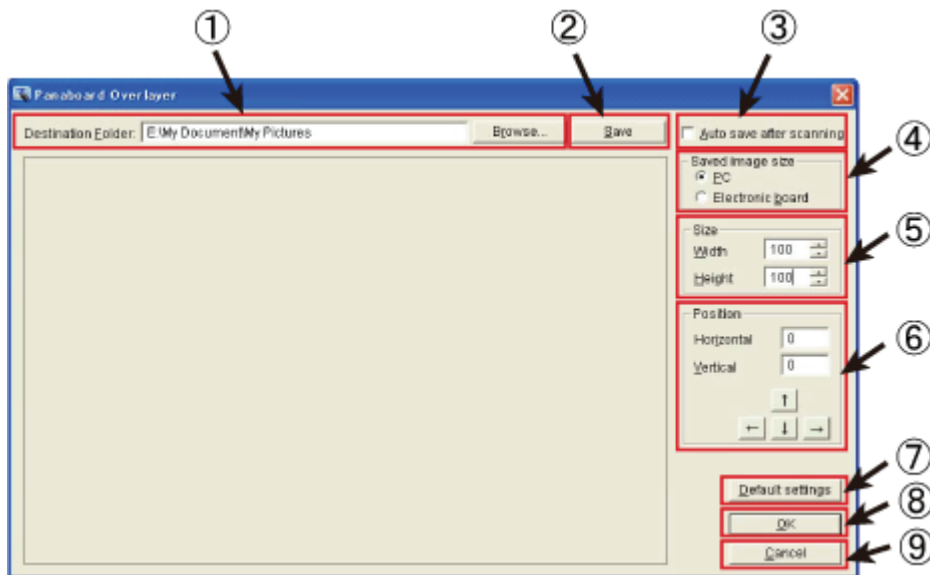

- [Panaboard Overlayer]

- [Panaboard Overlayer]

- ① [Panaboard Overlayer]
- ② [Destination Folder]
- ③ [Save]
- ④ [Saved image size]
- ⑤ [Size]
- ⑥ [Position]
- ⑦ [Default settings]
- ⑧ [OK]
- ⑨ [Cancel]