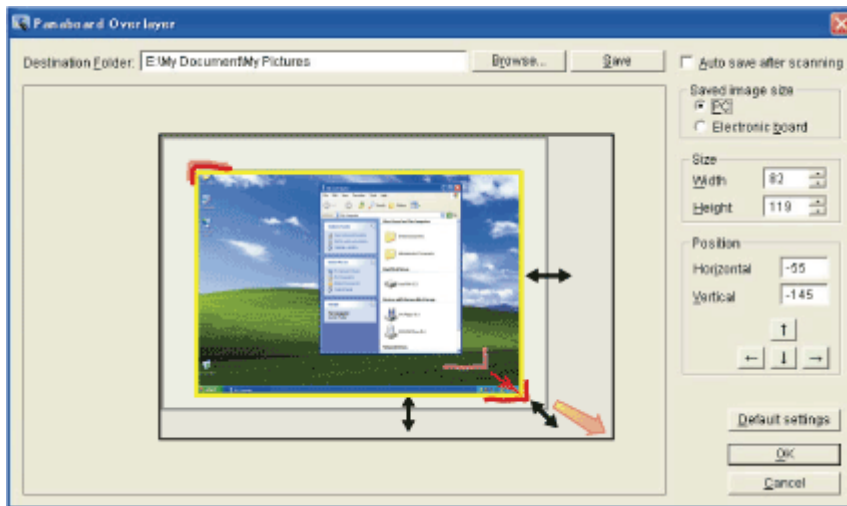

[OK]

!

- [OK]

" " " " " z/4

6. [OK]

[Destination Folder], [Auto save after scanning] [Saved image size] [OK]

!

7. [OK]

- [OK]

[OK]

- [OK]

[Yes] (Yes)

!

- [OK]

[Save]