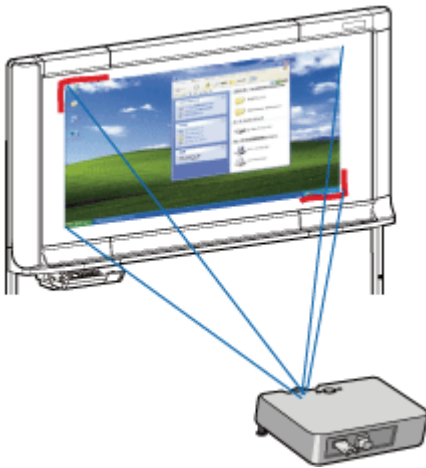

!

- [ ]
- [ ]

4. [ ]