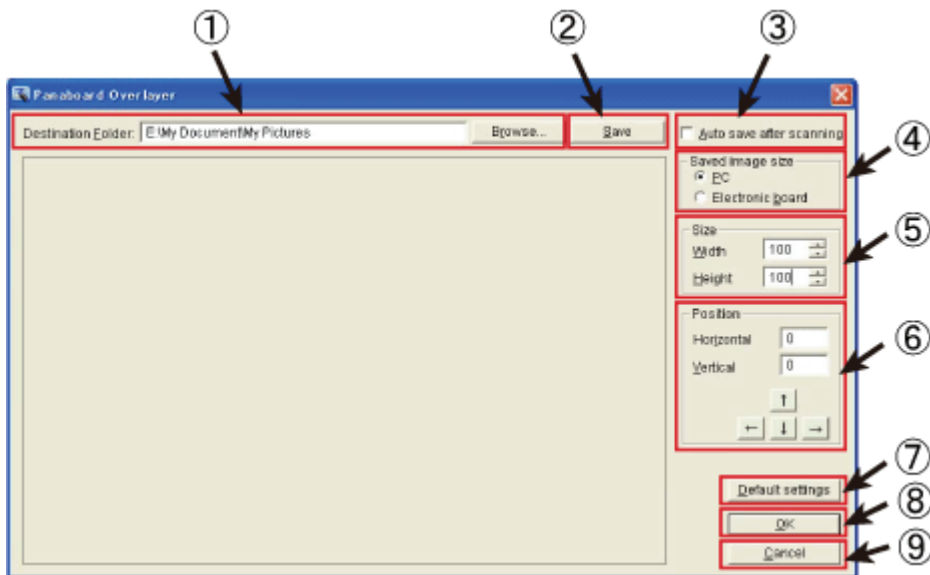

- ① [Panaboard Overlayer]

- ② [Panaboard Overlayer]